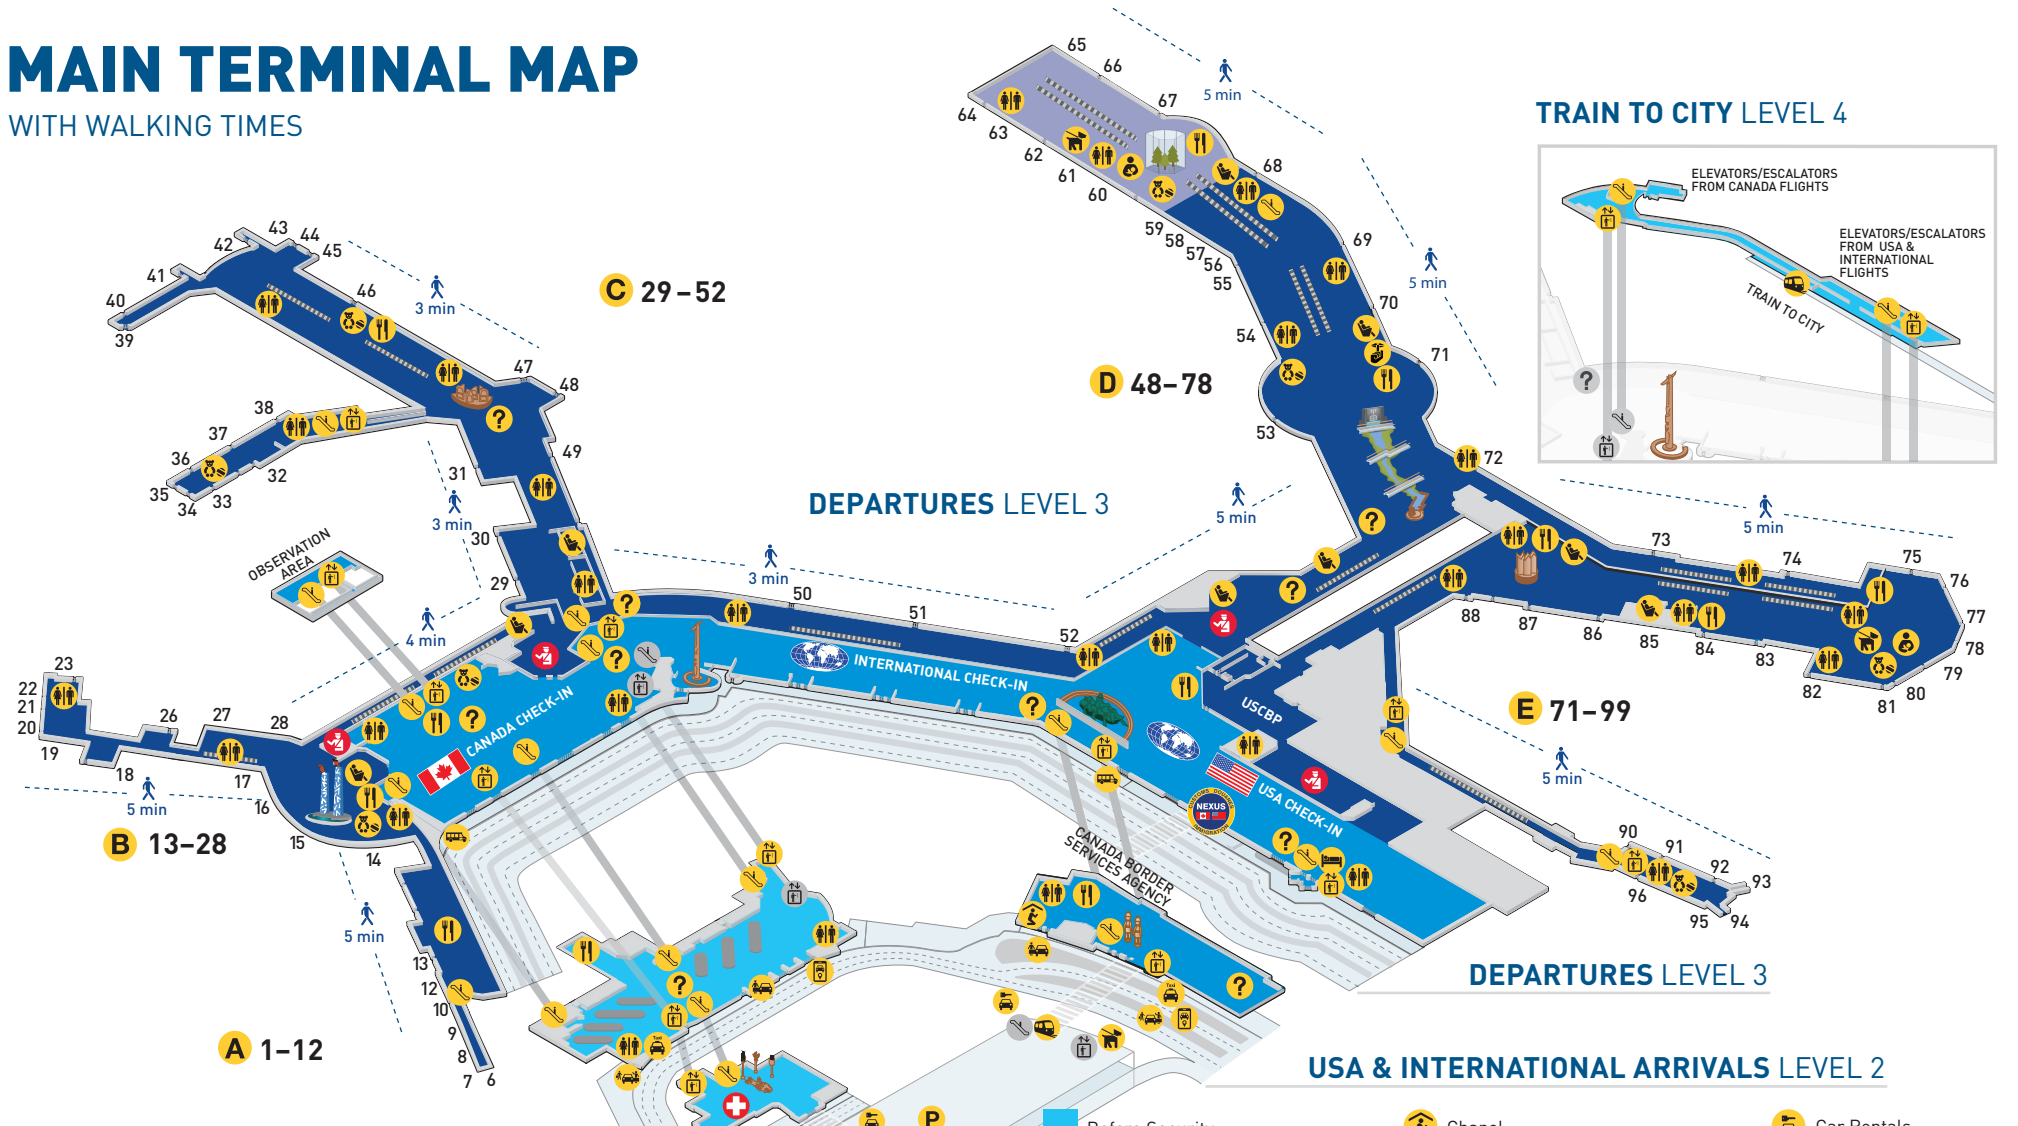

MAIN TERMINAL MAP

WITH WALKING TIMES

TRAIN TO CITY LEVEL 4

CANADA ARRIVALS LEVEL 2

AIRPORT SERVICES PLAZA LEVEL 1

- | | | |
|---------------------------------------|-------------------------------------|--|
| Before Security | Chapel | Car Rentals |
| After Security | Children's Play Area (unsupervised) | Courtesy Shuttles/
South Terminal Shuttle |
| Opens Spring 2020 | Dog Relief Area | Free Wi-Fi @yvrairport |
| Moving Walkway | Fairmont Vancouver Airport Hotel | Passenger Pickup |
| Elevators | Food Court | Ride App Pick-up |
| Escalators | Health Care Services | Sedans |
| Information | Nursing Room | Short Term Parking |
| To Level 4 Train to City | Passenger Lounge | Taxis |
| USCBP USA Customs & Border Protection | Quiet Area | Train to City |
| NEXUS | Security Checkpoint | |
| Washrooms* | | |

*All washroom facilities are accessible to people with disabilities.