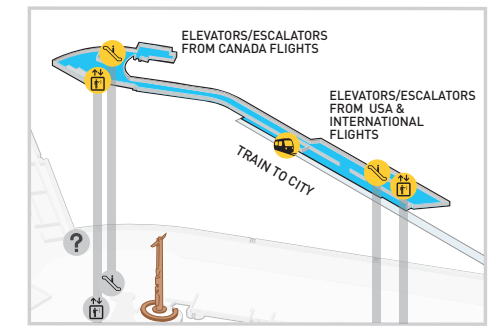

MAIN TERMINAL MAP

WITH WALKING TIMES

TRAIN TO CITY LEVEL 4

CANADA ARRIVALS LEVEL 2

AIRPORT SERVICES PLAZA LEVEL 1

- | | | |
|---------------------------------------|-------------------------------------|--|
| Before Security | Chapel | Car Rentals |
| After Security | Children's Play Area (unsupervised) | Courtesy Shuttles/
South Terminal Shuttle |
| Opens Spring 2020 | Dog Relief Area | Free Wi-Fi @yvrairport |
| Moving Walkway | Fairmont Vancouver Airport Hotel | Passenger Pickup |
| Elevators | Food Court | Ride App Pick-up |
| Escalators | Health Care Services | Sedans |
| Information | Nursing Room | Short Term Parking |
| To Level 4 Train to City | Passenger Lounge | Taxis |
| USCBP USA Customs & Border Protection | Quiet Area | Train to City |
| NEXUS | Security Checkpoint | |
| Washrooms* | | |