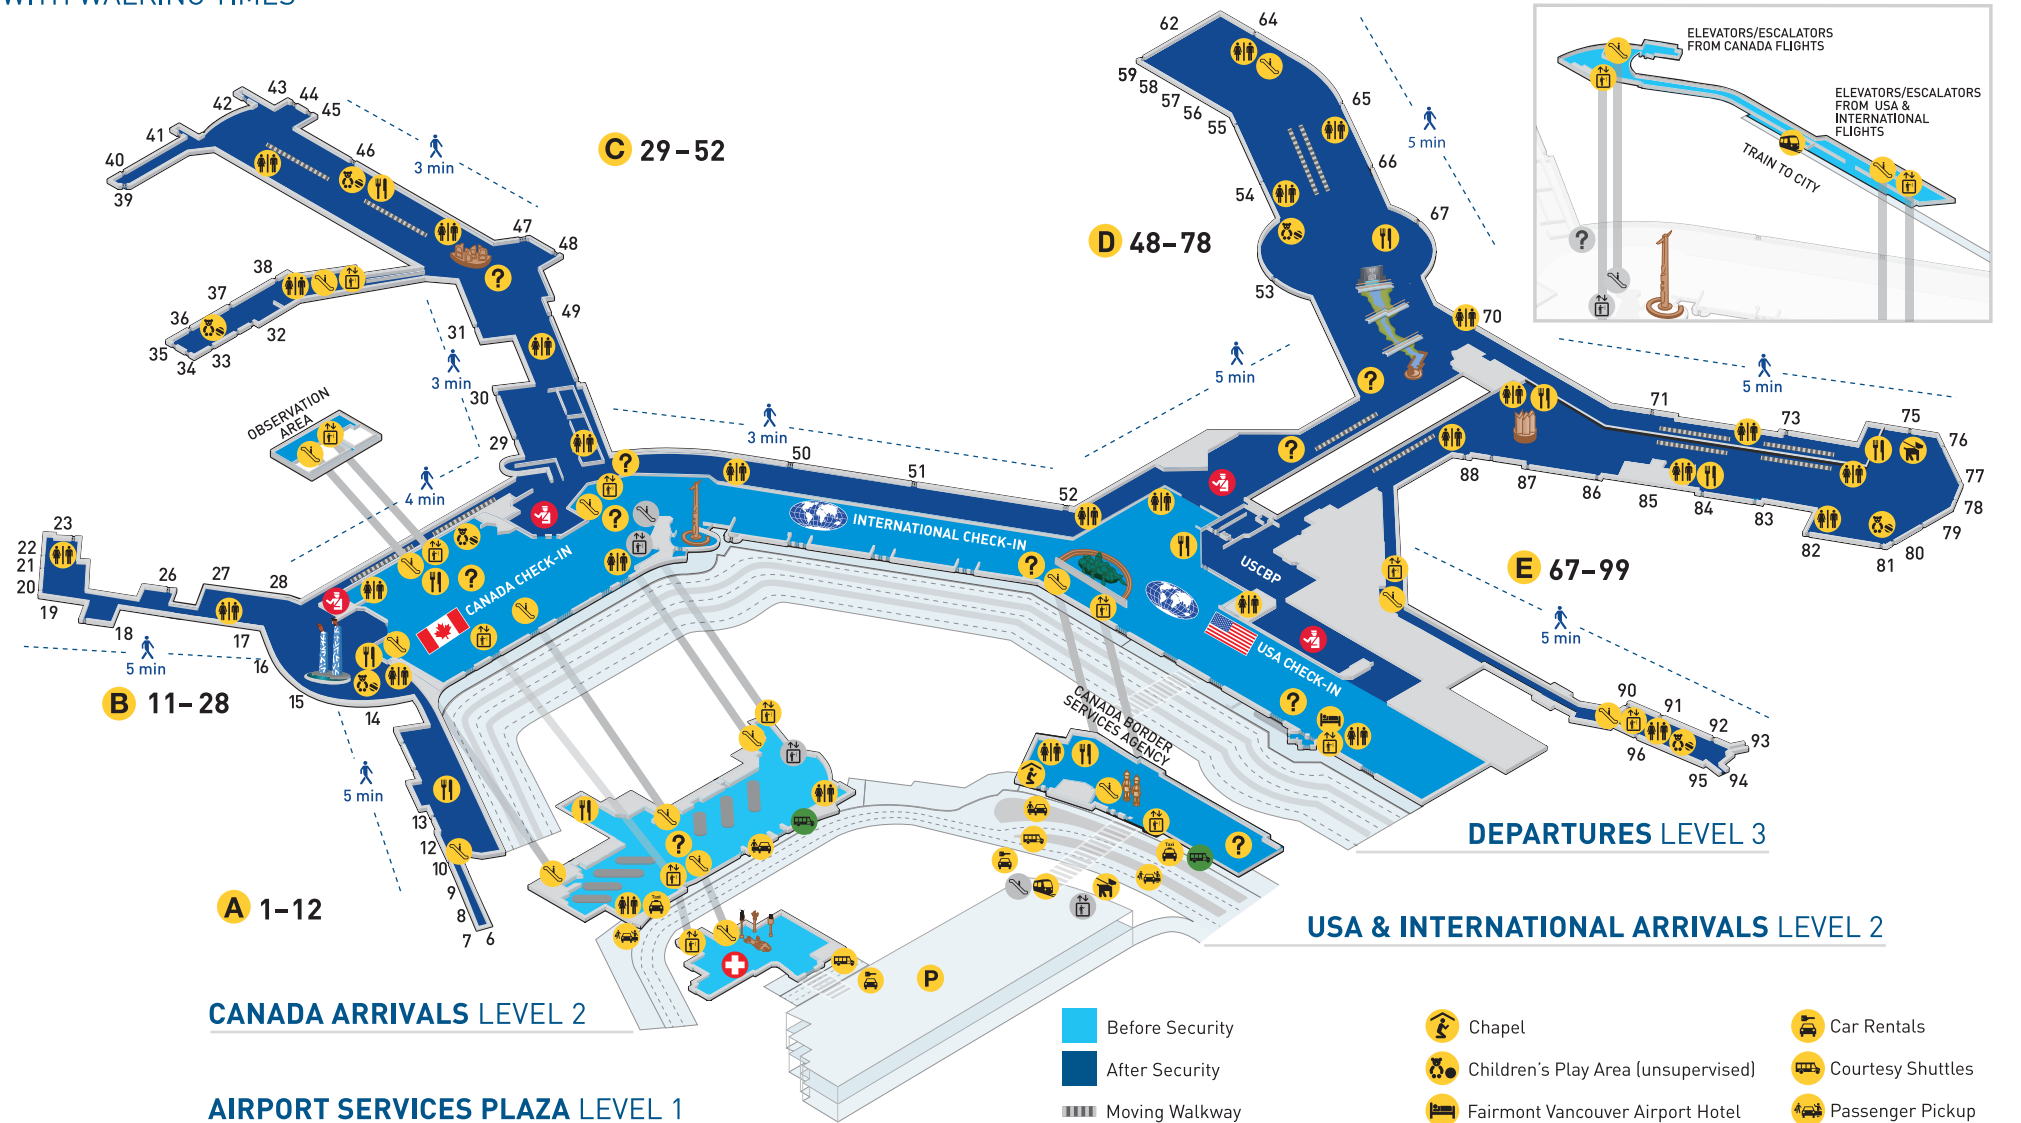

MAIN TERMINAL MAP

WITH WALKING TIMES

CANADA ARRIVALS LEVEL 2

AIRPORT SERVICES PLAZA LEVEL 1

- | | | |
|---------------------------------------|-------------------------------------|------------------------|
| Before Security | Chapel | Car Rentals |
| After Security | Children's Play Area (unsupervised) | Courtesy Shuttles |
| Moving Walkway | Fairmont Vancouver Airport Hotel | Passenger Pickup |
| Information | Food Court | Sedans |
| Elevators | Health Care Services | Short Term Parking |
| Escalators | Security Checkpoint | South Terminal Shuttle |
| To Level 4 Train to City | Washrooms* | Taxis |
| USCBP USA Customs & Border Protection | Dog Relief Area | Train to City |

Beyond, Every Day.

Get the YVR app Free Wi-Fi @yvrairport

*All washroom facilities are accessible to people with disabilities.