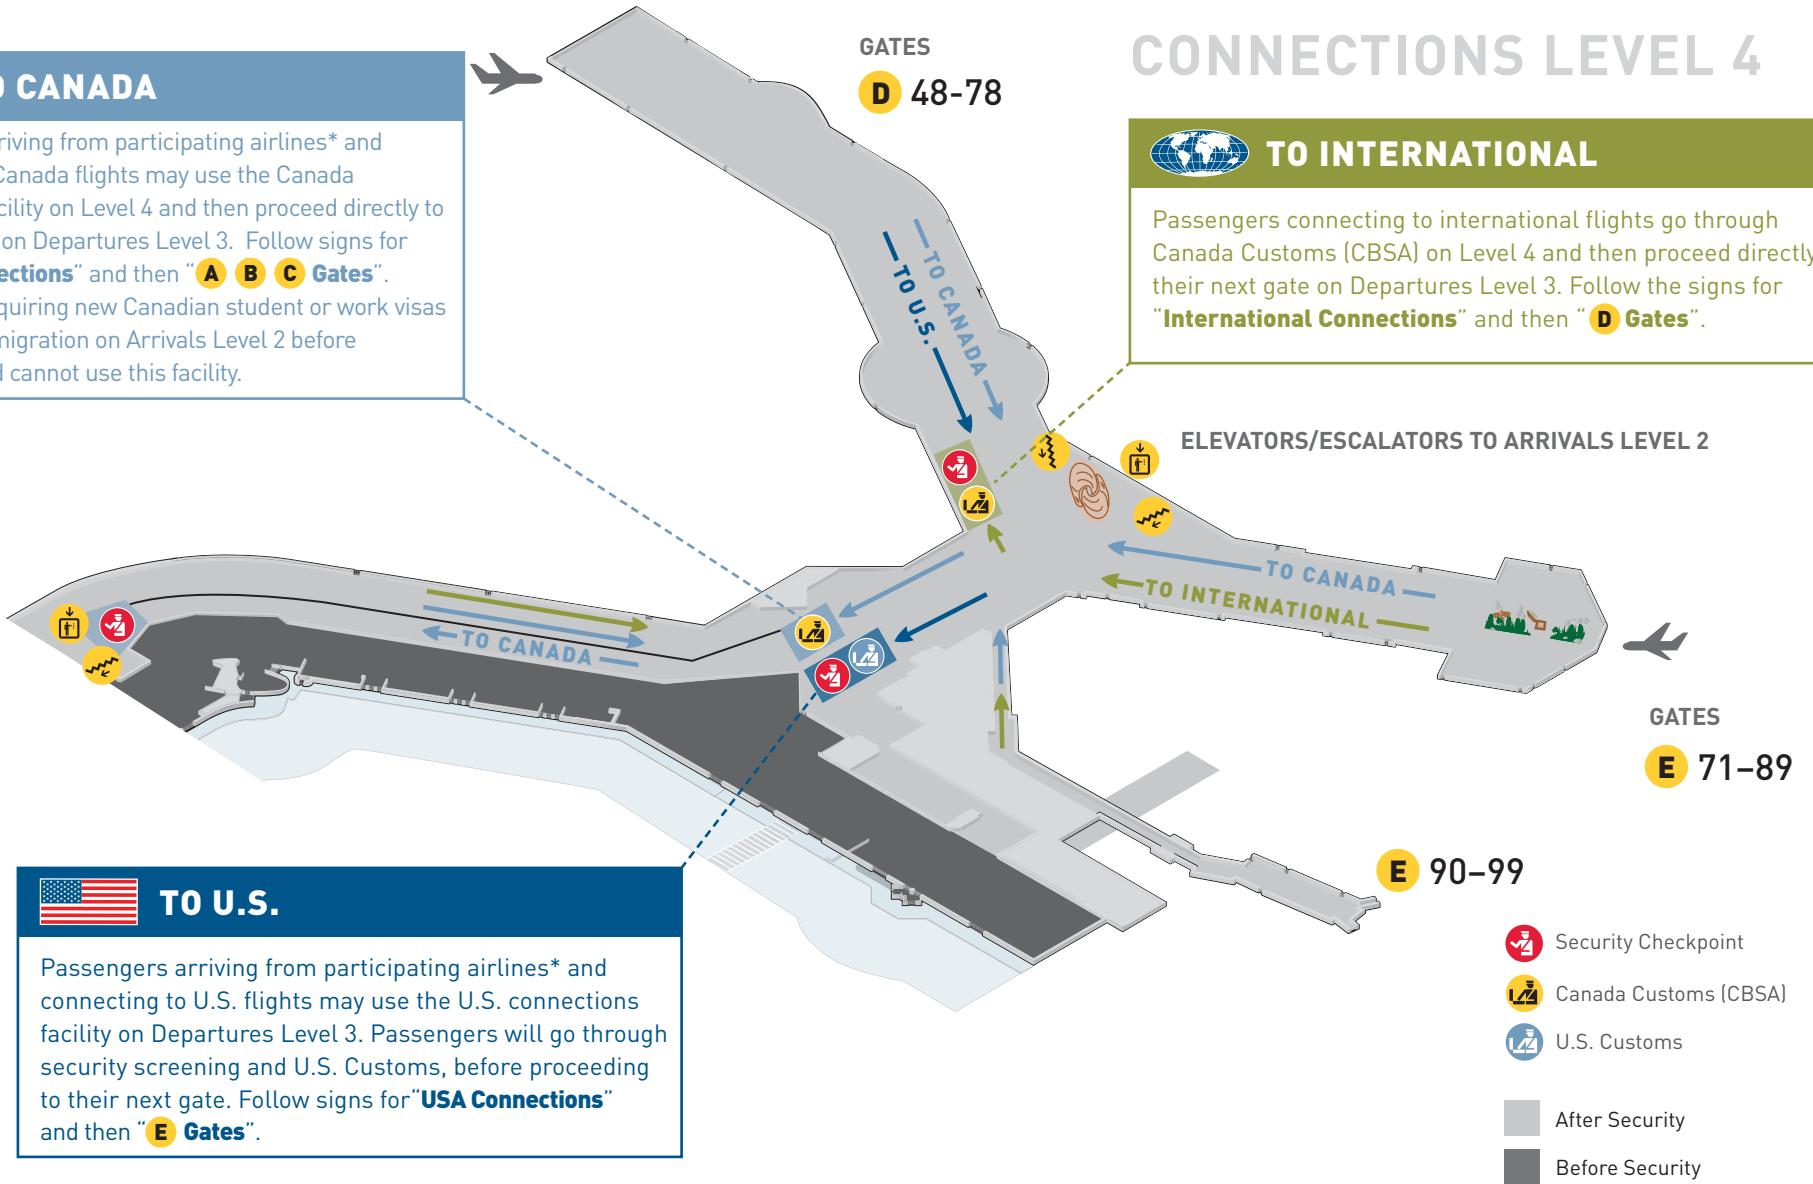

INTERNATIONAL/USA ARRIVALS CONNECTIONS MAP

All U.S. and international-arriving passengers will proceed up escalators/elevators from their gate to Connections Level 4. Passengers arriving with through-checked baggage may stay on this level and use the connections facilities here.* Check the flight information screens to locate your next gate. Passengers will proceed through Passport Inspection (Customs). Some passengers may be required to go through security screening, so please pack duty-free liquids in your check baggage. **Keep all inbound and outbound boarding passes ready for scanning.**

TO CANADA

Passengers arriving from participating airlines* and connecting to Canada flights may use the Canada connections facility on Level 4 and then proceed directly to their next gate on Departures Level 3. Follow signs for **"Canada Connections"** and then **"A B C Gates"**. Passengers requiring new Canadian student or work visas must go to Immigration on Arrivals Level 2 before connecting and cannot use this facility.

GATES

- A** 1-12
- B** 13-28
- C** 29-52

TO U.S.

Passengers arriving from participating airlines* and connecting to U.S. flights may use the U.S. connections facility on Departures Level 3. Passengers will go through security screening and U.S. Customs, before proceeding to their next gate. Follow signs for **"USA Connections"** and then **"E Gates"**.

CONNECTIONS LEVEL 4

TO INTERNATIONAL

Passengers connecting to international flights go through Canada Customs (CBSA) on Level 4 and then proceed directly to their next gate on Departures Level 3. Follow the signs for **"International Connections"** and then **"D Gates"**.