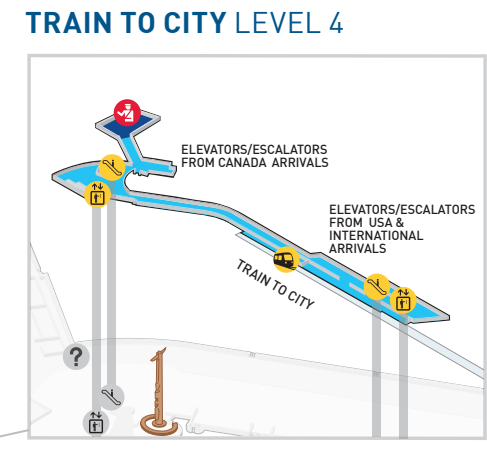

MAIN TERMINAL MAP

WITH WALKING TIMES

CANADA ARRIVALS LEVEL 2

AIRPORT SERVICES PLAZA LEVEL 1

USA & INTERNATIONAL ARRIVALS LEVEL 2

- Before Security
- After Security
- Moving Walkway

- Elevators
- Escalators
- Information
- To Level 4 Train to City

USCBP USA Customs & Border Protection

NEXUS

*All washroom facilities are accessible to people with disabilities.

- Animal Relief Area
- Car Rentals
- Changing Places
- Chapel/Prayer Room
- Children's Play Area (unsupervised)
- Courtesy Shuttles/South Terminal Shuttle
- Curbside Assistance
- Fairmont Vancouver Airport Hotel
- Food Hall
- Health Care Services
- Lost & Found
- Nursing Room
- Passenger Lounge
- Passenger Pickup
- Quiet Area
- Ride App Pick-up
- Security Checkpoint
- Short Term Parking
- Taxis
- Train to City
- Washrooms*
- Yoga Room

Free Wi-Fi: @yvrairport

*All washroom facilities are accessible to people with disabilities.

*All washroom facilities are accessible to people with disabilities.