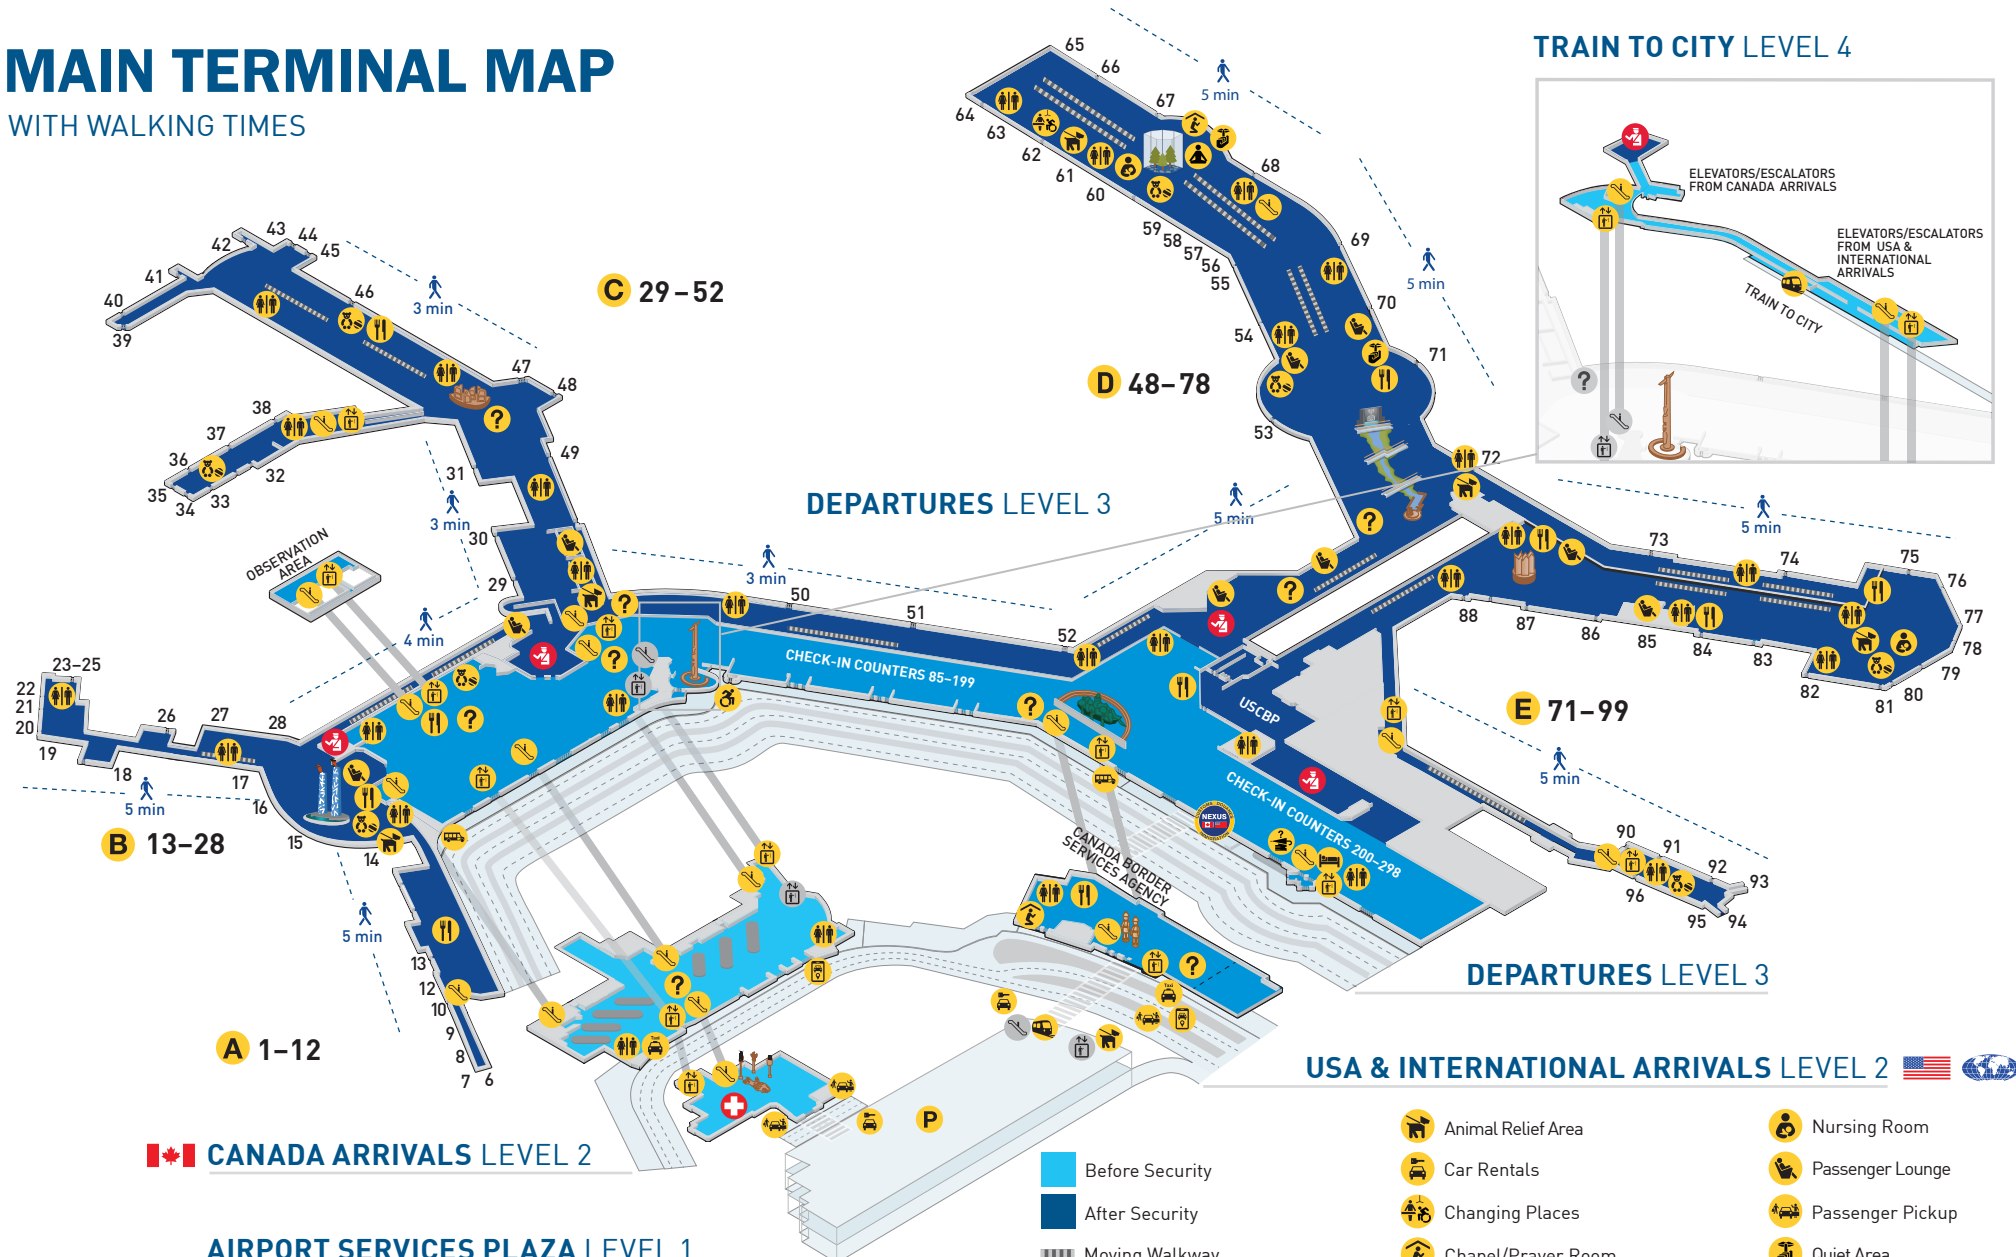

MAIN TERMINAL MAP

WITH WALKING TIMES

CANADA ARRIVALS LEVEL 2

AIRPORT SERVICES PLAZA LEVEL 1

USA & INTERNATIONAL ARRIVALS LEVEL 2

- Before Security
- After Security
- Moving Walkway

- Elevators
- Escalators
- Information
- To Level 4 Train to City

USCBP USA Customs & Border Protection

NEXUS

*All washroom facilities are accessible to people with disabilities.

- Animal Relief Area
- Car Rentals
- Changing Places
- Chapel/Prayer Room
- Children's Play Area (unsupervised)
- Courtesy Shuttles/South Terminal Shuttle
- Curbside Assistance
- Fairmont Vancouver Airport Hotel
- Food Hall
- Health Care Services
- Lost & Found
- Nursing Room
- Passenger Lounge
- Passenger Pickup
- Quiet Area
- Ride App Pick-up
- Security Checkpoint
- Short Term Parking
- Taxis
- Train to City
- Washrooms*
- Yoga Room

Free Wi-Fi: @yvrairport

*All washroom facilities are accessible to people with disabilities.

*All washroom facilities are accessible to people with disabilities.