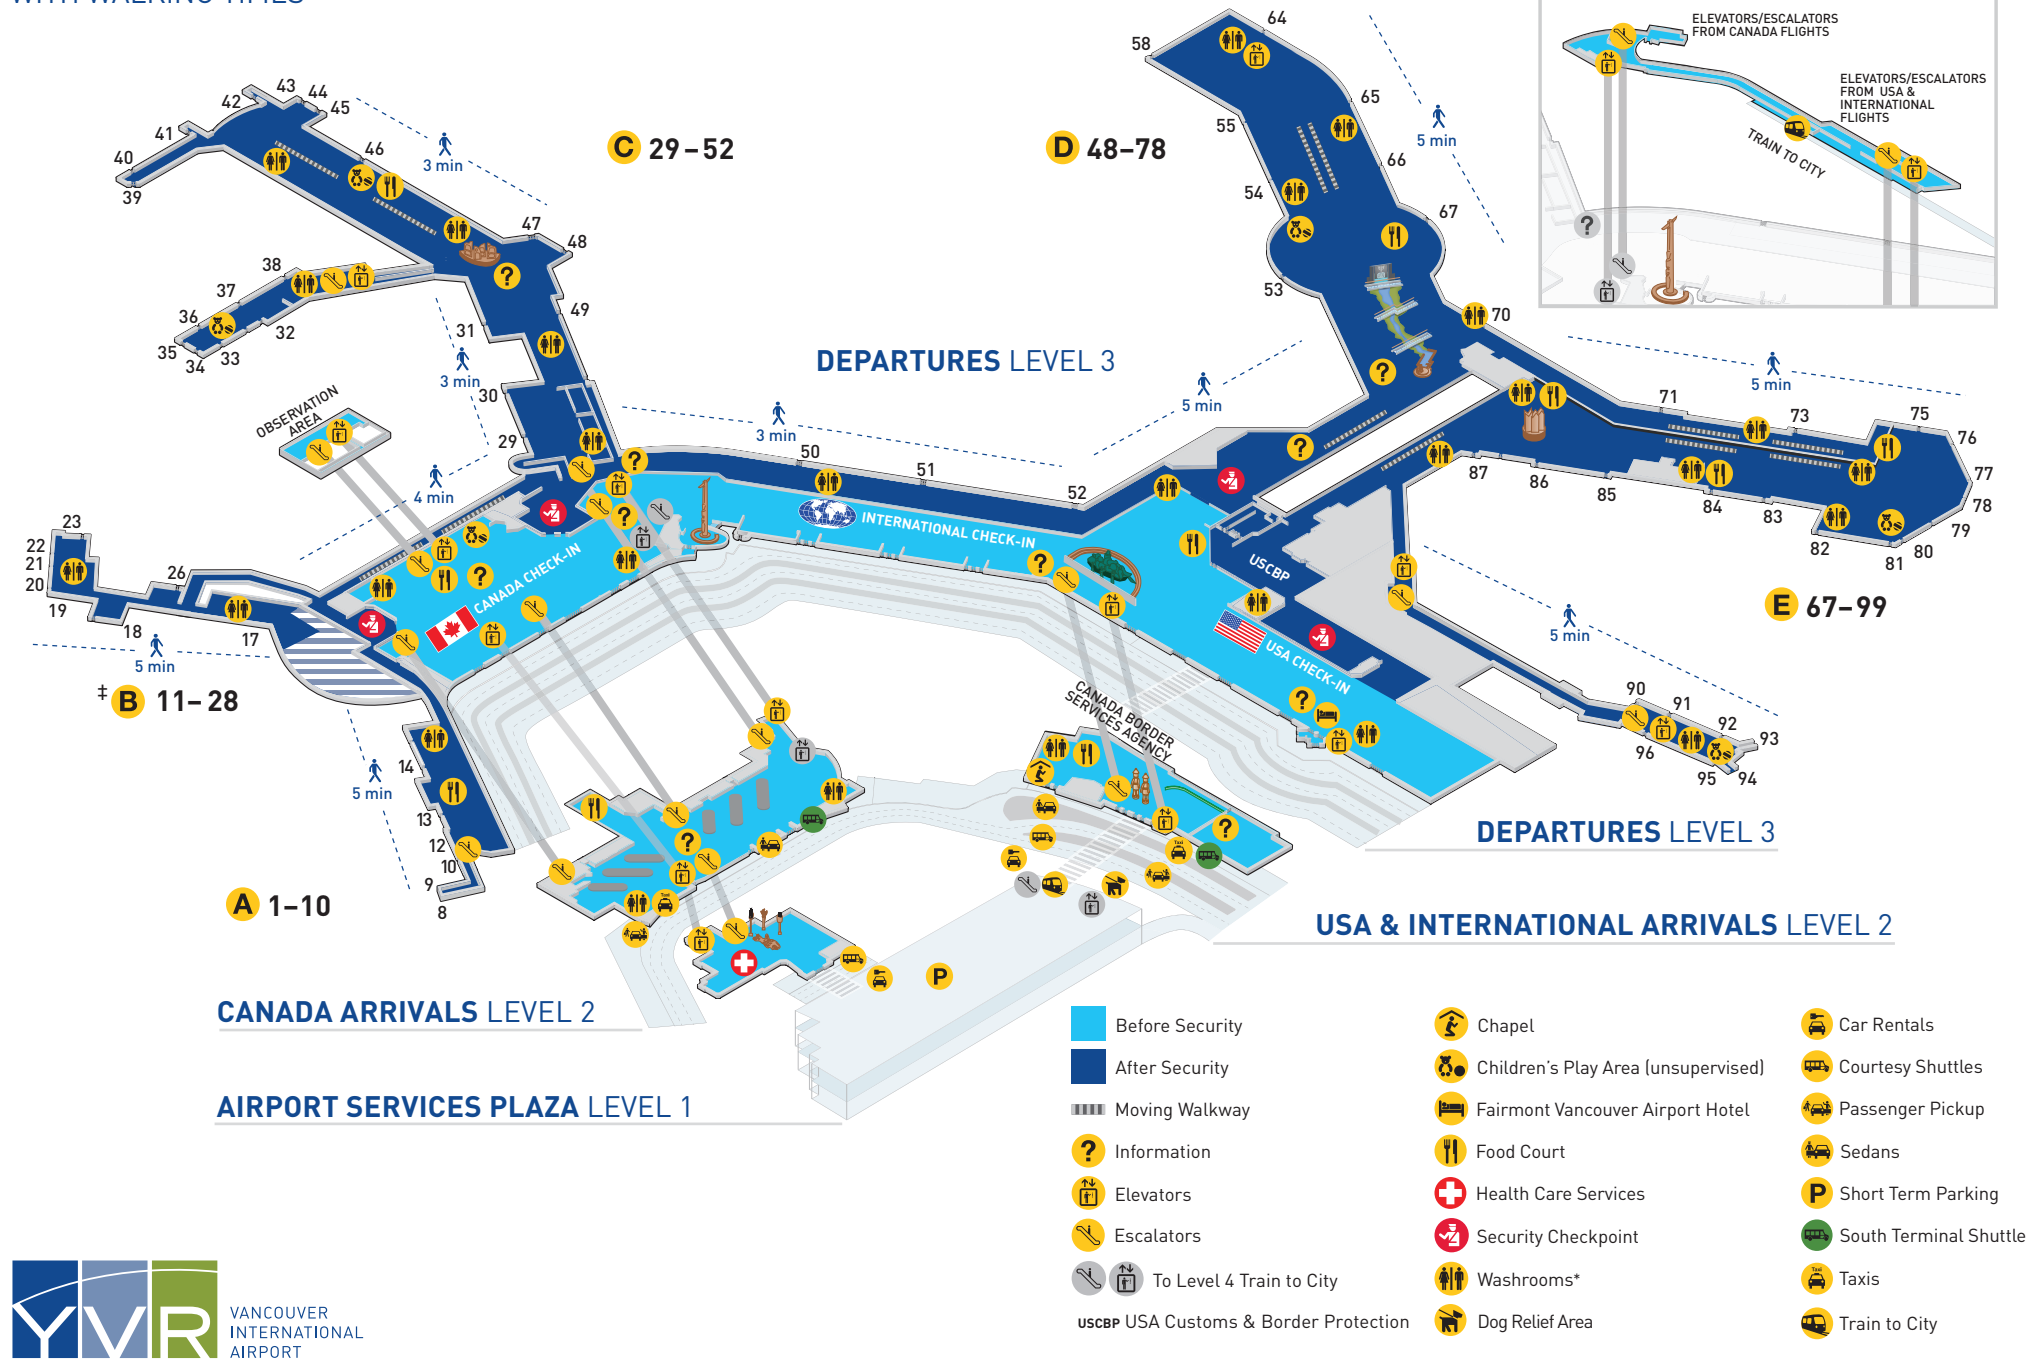

MAIN TERMINAL MAP

WITH WALKING TIMES

CANADA ARRIVALS LEVEL 2

AIRPORT SERVICES PLAZA LEVEL 1

- | | | |
|---------------------------------------|-------------------------------------|------------------------|
| Before Security | Chapel | Car Rentals |
| After Security | Children's Play Area (unsupervised) | Courtesy Shuttles |
| Moving Walkway | Fairmont Vancouver Airport Hotel | Passenger Pickup |
| Information | Food Court | Sedans |
| Elevators | Health Care Services | Short Term Parking |
| Escalators | Security Checkpoint | South Terminal Shuttle |
| To Level 4 Train to City | Washrooms* | Taxis |
| USCBP USA Customs & Border Protection | Dog Relief Area | Train to City |

*All washroom facilities are accessible to people with disabilities.

Expected completion: 2015

Free Wi-Fi @yvrairport

Beyond, Every Day.