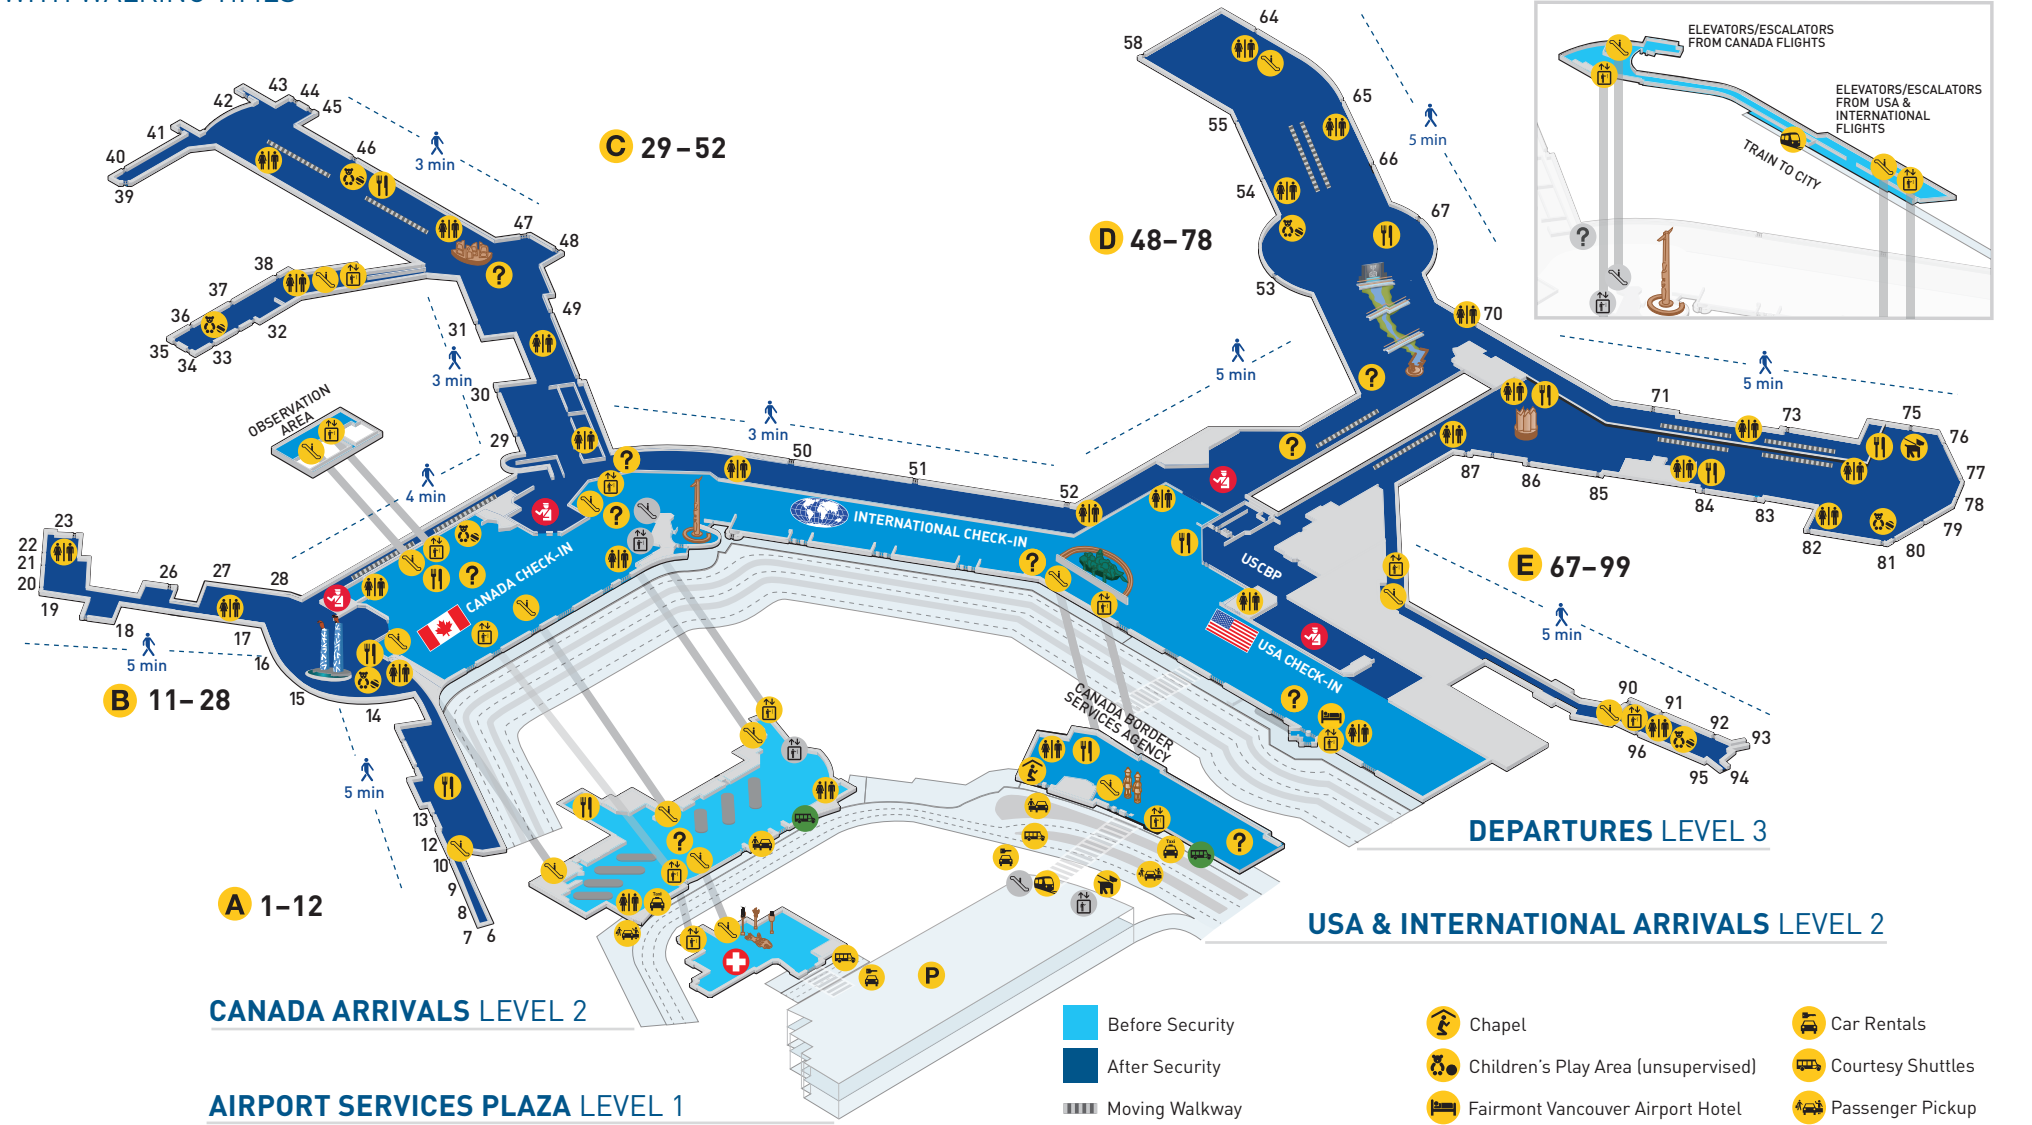

MAIN TERMINAL MAP

WITH WALKING TIMES

CANADA ARRIVALS LEVEL 2

AIRPORT SERVICES PLAZA LEVEL 1

- | | | |
|---------------------------------------|-------------------------------------|------------------------|
| Before Security | Chapel | Car Rentals |
| After Security | Children's Play Area (unsupervised) | Courtesy Shuttles |
| Moving Walkway | Fairmont Vancouver Airport Hotel | Passenger Pickup |
| Information | Food Court | Sedans |
| Elevators | Health Care Services | Short Term Parking |
| Escalators | Security Checkpoint | South Terminal Shuttle |
| To Level 4 Train to City | Washrooms* | Taxis |
| USCBP USA Customs & Border Protection | Dog Relief Area | Train to City |

Beyond, Every Day.

Get the YVR app

Free Wi-Fi @yvrairport

*All washroom facilities are accessible to people with disabilities.