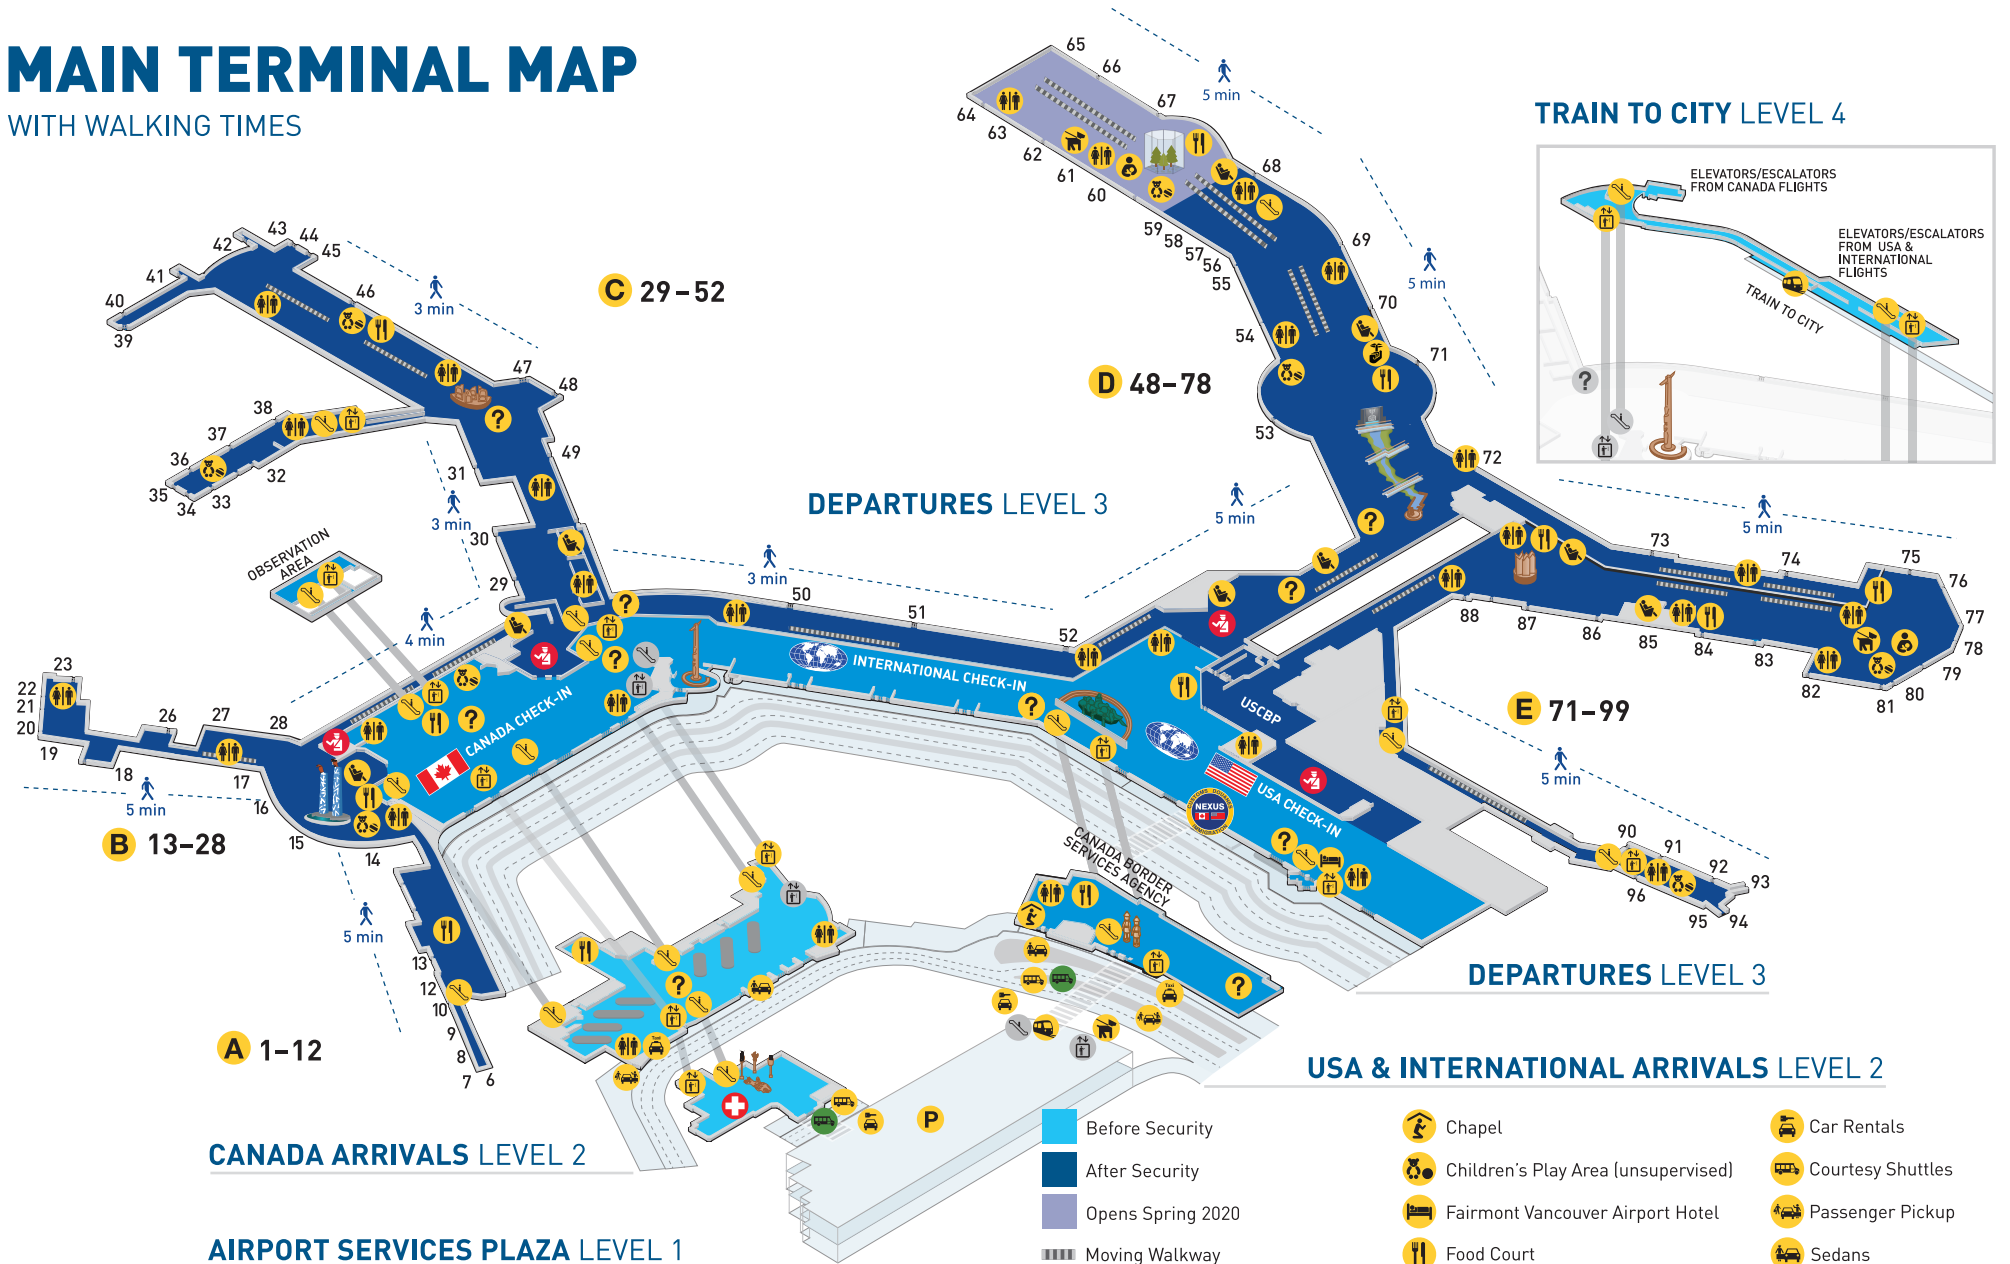

# MAIN TERMINAL MAP

WITH WALKING TIMES

CANADA ARRIVALS LEVEL 2

AIRPORT SERVICES PLAZA LEVEL 1

USA & INTERNATIONAL ARRIVALS LEVEL 2

- Before Security
- After Security
- Opens Spring 2020
- Moving Walkway
- Information
- Elevators
- Escalators
- To Level 4 Train to City
- USCBP USA Customs & Border Protection
- NEXUS
- Chapel
- Children's Play Area (unsupervised)
- Fairmont Vancouver Airport Hotel
- Food Court
- Health Care Services
- Security Checkpoint
- Washrooms\*
- Nursing Room
- Dog Relief Area
- Quiet Area
- Passenger Lounge
- Car Rentals
- Courtesy Shuttles
- Passenger Pickup
- Sedans
- Short Term Parking
- South Terminal Shuttle
- Taxis
- Train to City
- Free Wi-Fi (@yvrairport)

\*All washroom facilities are accessible to people with disabilities.