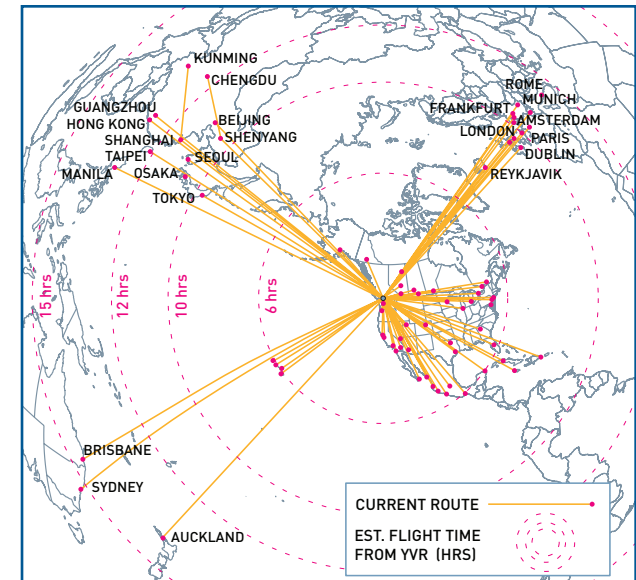

NON-STOP DESTINATIONS 2015/16

NORTH AMERICA & BRITISH COLUMBIA

Beyond, Every Day.

www.yvr.ca

INTERNATIONAL DESTINATIONS

Asia	Airport Code	Airline	Flights Per Week	
			Summer '16	Winter '15
Beijing	PEK	AC, CA	14	14
Guangzhou	CAN	CZ	7	7
Hong Kong	HKG	AC, CX	21	21
Manila	MNL	PR	7	10
Osaka	KIX	AC	6	-
Seoul	ICN	AC, KE	14	14
Shanghai/Kunming	PVG	AC, MU	21	17
Shenyang/Chengdu	SHE	3U	3	3
Taipei	TPE	BR, CI	12	10
Tokyo (Haneda)	HND	NH	7	7
Tokyo (Narita)	NRT	AC, JL	14	14

Caribbean/ Central America	Airport Code	Airline	Flights Per Week	
			Summer '16	Winter '15
Santa Clara, Cuba	SNU	TS, WG	-	2
Varadero, Cuba	VRA	WG ¹	1	2

AIRLINES SERVING YVR

* Delta Air Lines includes Delta Connections
 ** United Airlines includes United Express
 * Air Canada includes flights operated by Air Canada Express
 ** WestJet includes flights operated by WestJet Encore
 *** Alaska Airlines includes flights operated by Horizon Air

¹ Charter flights may have one stop en-route
² Code share airline ^H Operates from Helijet facility
^S Operates from South Terminal/public floatplane facility

Destinations and airlines are subject to change without notice.
 Based on schedule information available: February 2016

NON-STOP DESTINATIONS 2015/16 INTERNATIONAL

AWARDED BEST
AIRPORT IN
NORTH AMERICA
6 YEARS IN A ROW

Beyond, Every Day.
www.yvr.ca